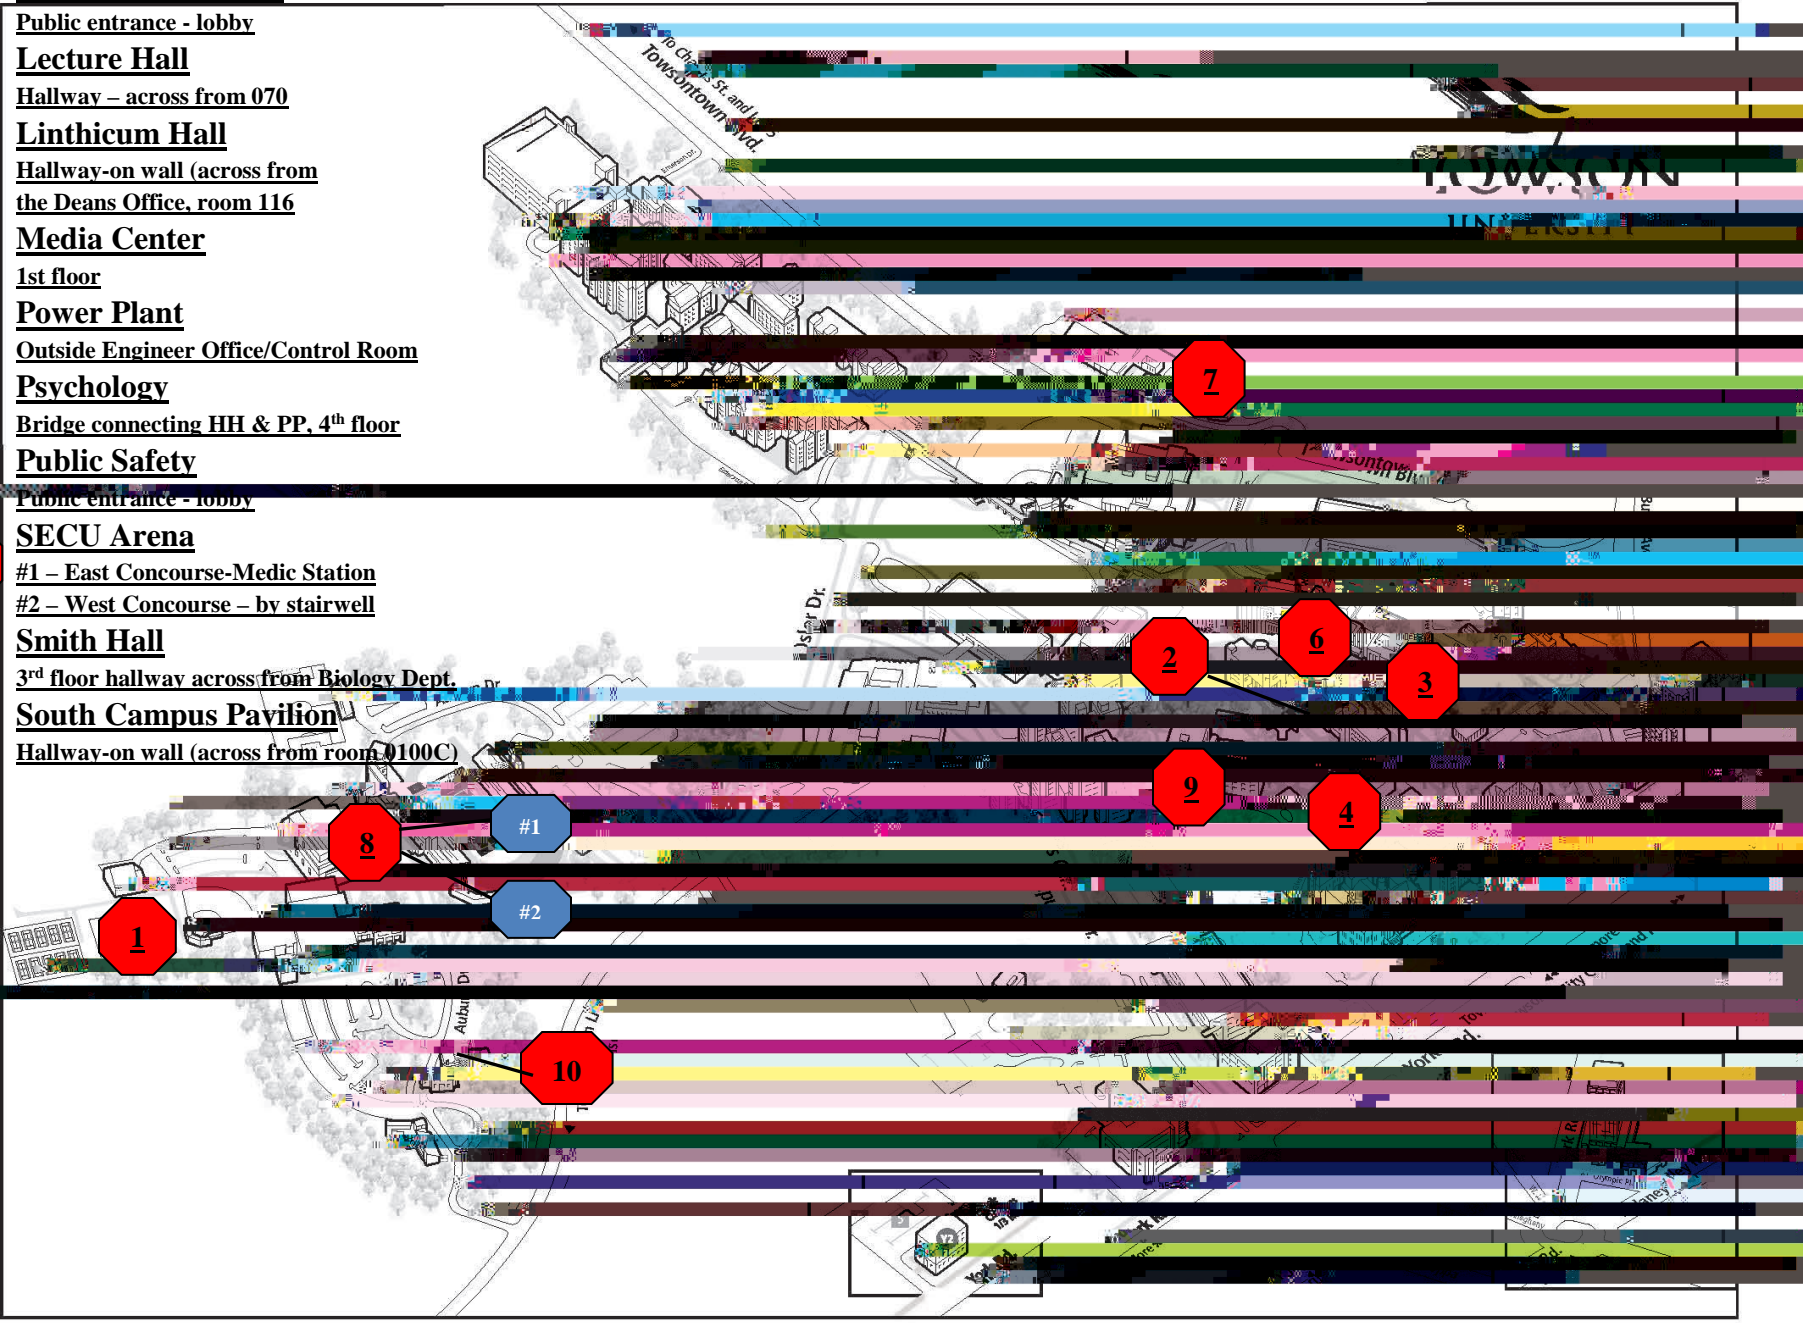

**Media Center**

1st floor

**Power Plant**

Outside Engineer Office/Control Room

**Psychology**

Bridge connecting HH & PP, 4<sup>th</sup> floor

**Public Safety**

Public entrance - lobby

**SECU Arena**

#1 – East Concourse-Medic Station

#2 – West Concourse – by stairwell

**Smith Hall**

3<sup>rd</sup> floor hallway across from Biology Dept.

**South Campus Pavilion**

Hallway-on wall (across from room 0100C)

1

**Stephens Hall**

Hallway-on wall (across from room 208)

2

**Stadium Field House**

2<sup>nd</sup> floor, across from 209

3

**Student Health & Counseling**

#1 – Elevator lobby – 1<sup>st</sup> floor

#2 – 2<sup>nd</sup> floor hallway

4

**Towson Center**

#1 - Main Lobby Outside Arena

#2 – 1<sup>st</sup> floor Weight room

#3 – TC North, 3<sup>rd</sup> floor-TC333