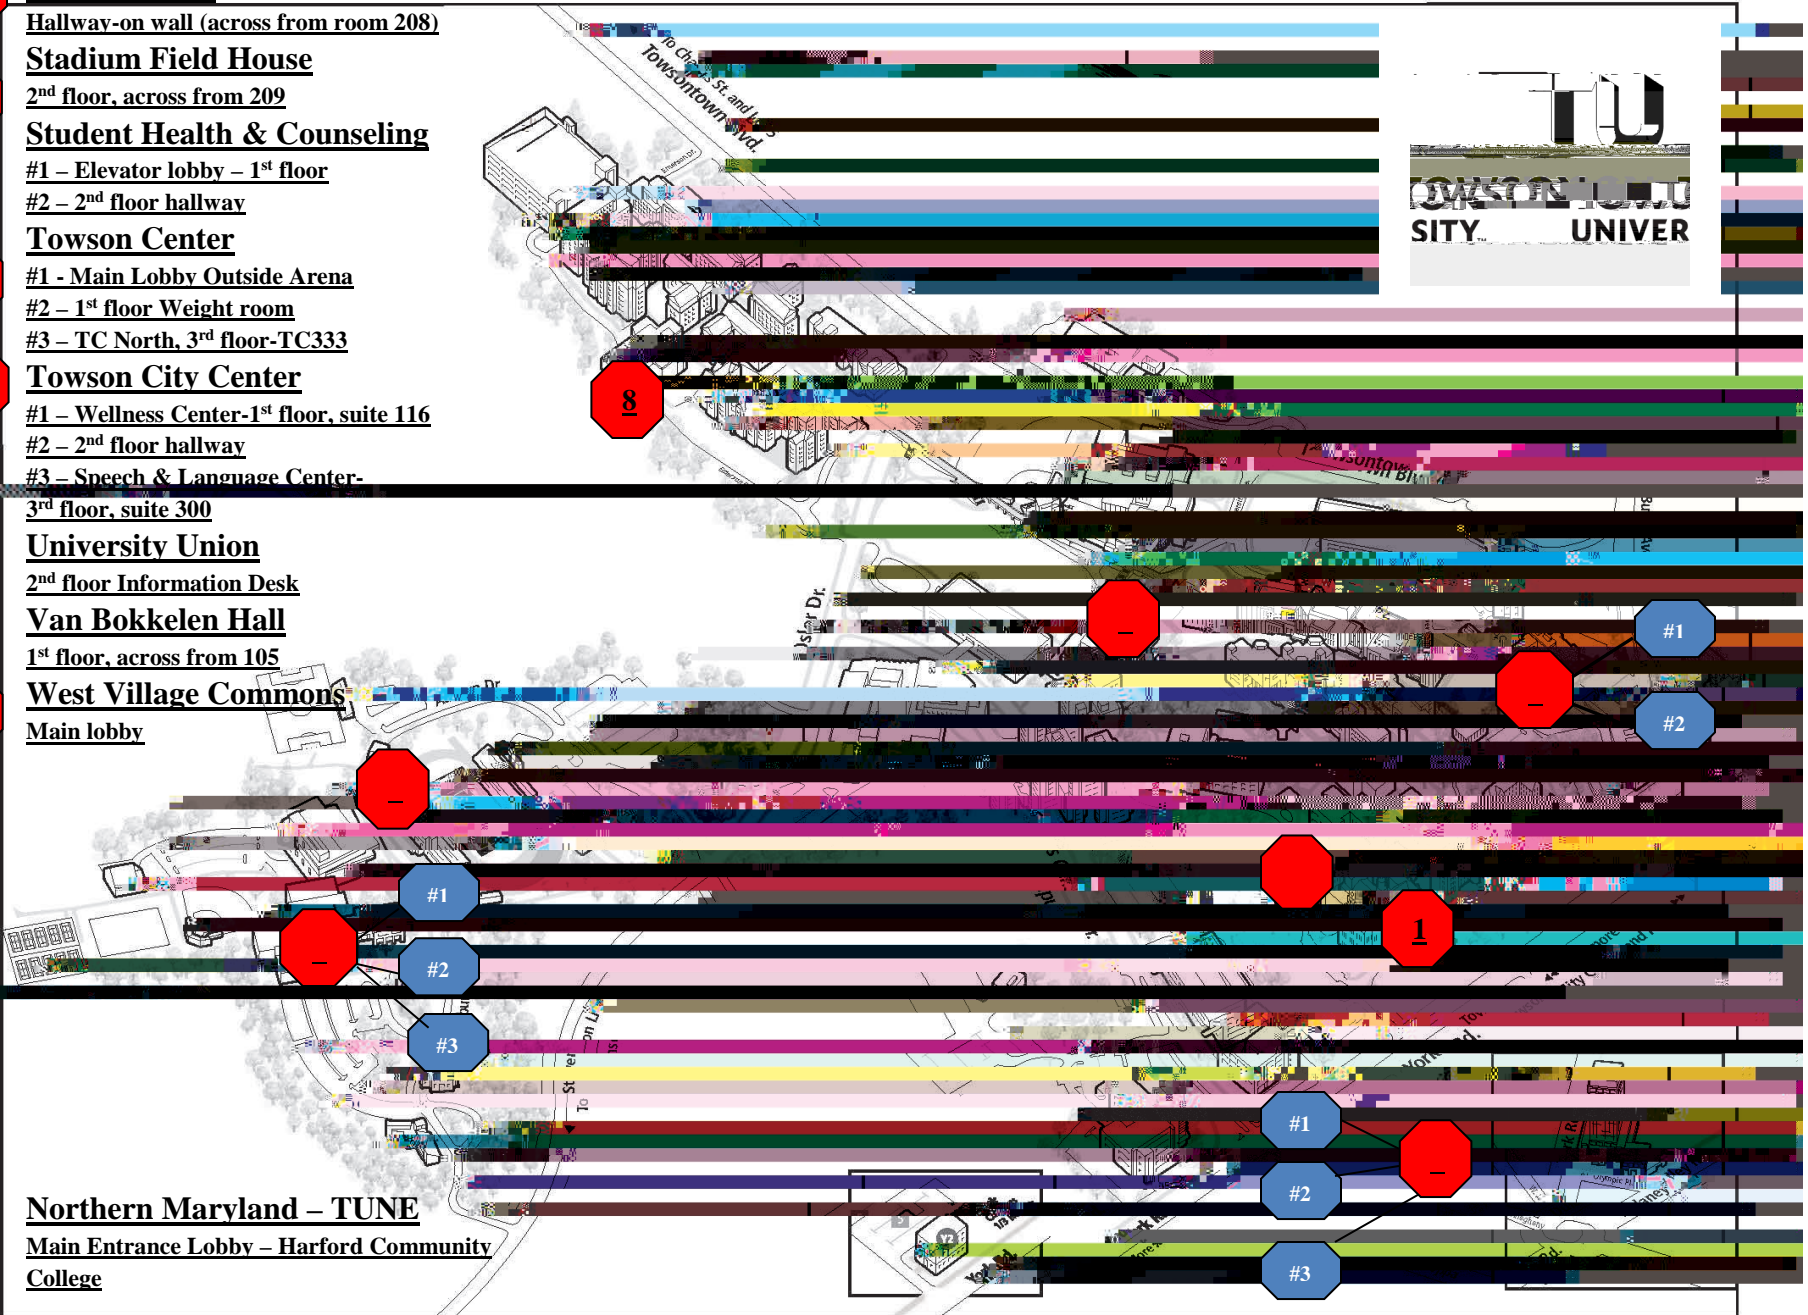

7

**Van Bokkelen Hall**

1<sup>st</sup> floor, across from 105

8

**West Village Commons**

Main lobby

#1

#2

#1

#2

#3

#1

#2

#3

**Northern Maryland – TUNE**

Main Entrance Lobby – Harford Community  
College